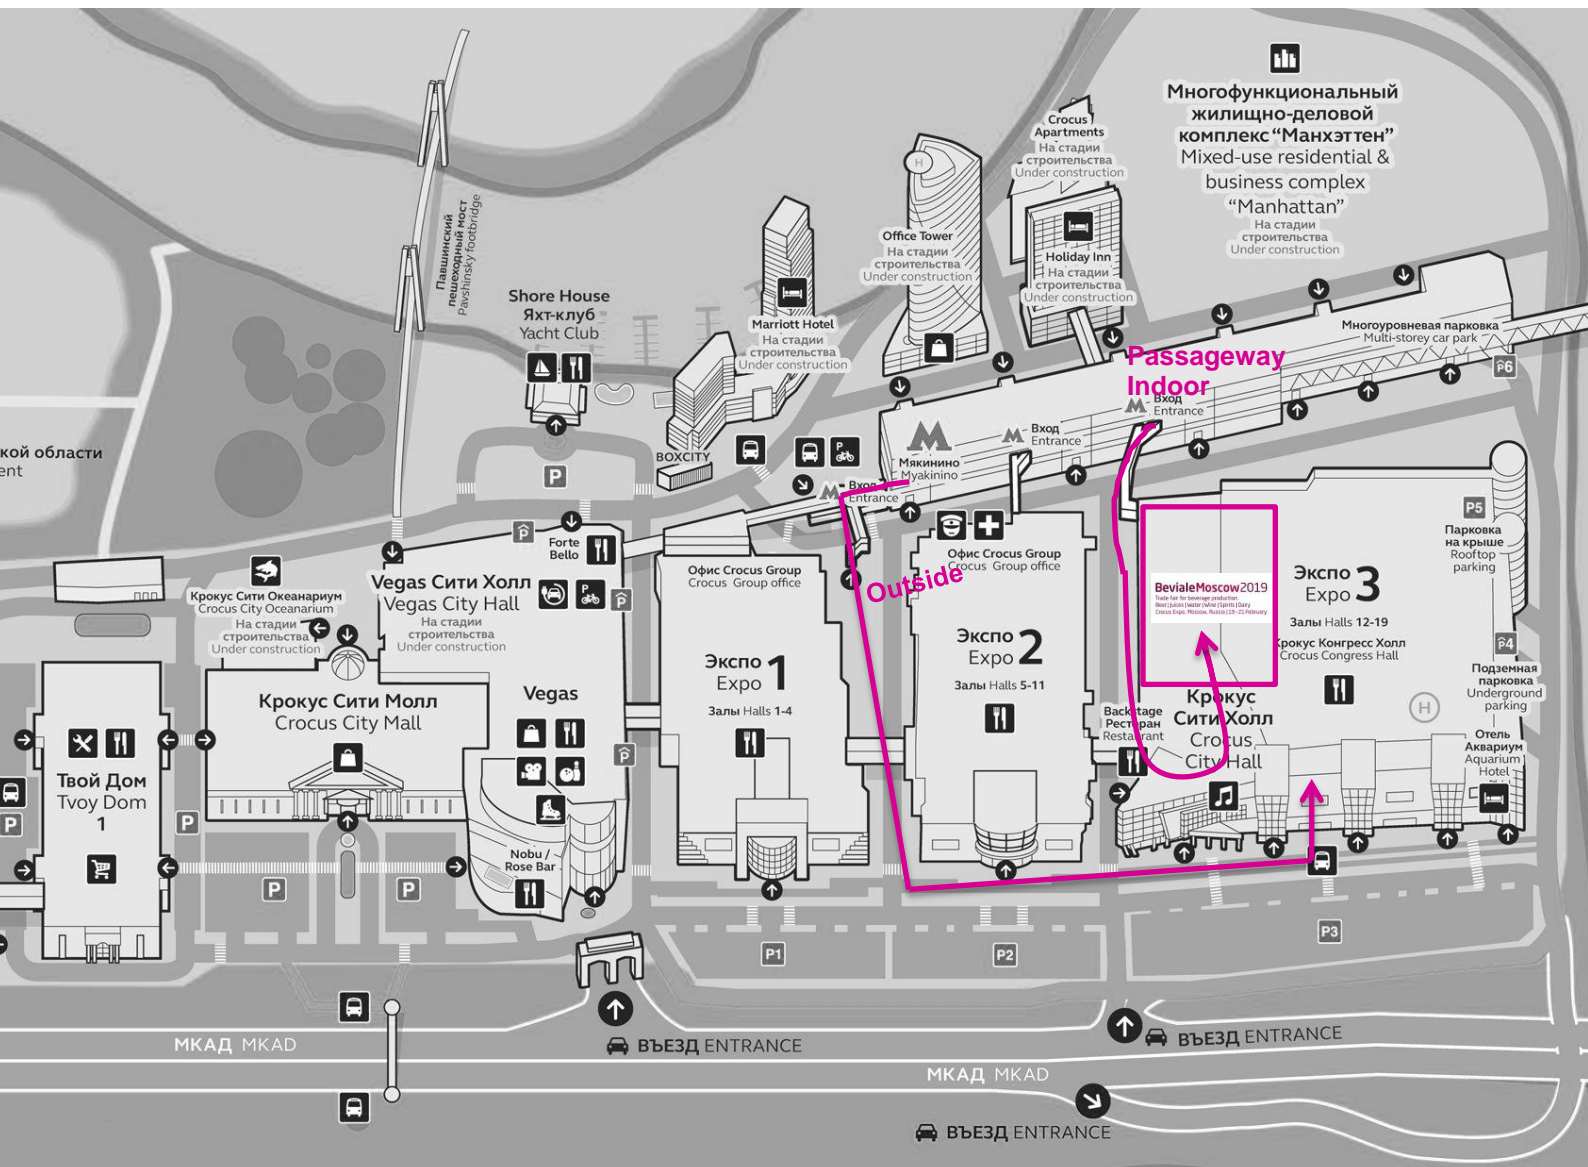

# Beviale Moscow 2019

Trade fair for beverage production.  
Beer | Juices | Water | Wine | Spirits | Dairy

Crocus Expo, Moscow, Russia

19-21 February

## Moscow Metro, Monorail and Central Circle system map (2018)

\* Includes future plans until 2023.

BevialeMoscow2019  
Trade fair for beverage production.  
Beer | Juices | Water | Wine | Spirits | Dairy  
Crocus Expo, Moscow, Russia (19-21 February)

### Key to lines

- |                                    |                                             |                                               |
|------------------------------------|---------------------------------------------|-----------------------------------------------|
| 1 Sokolnicheskaya line (red)       | 6 Kaluzhsko–Rizhskaya line (orange)         | 10 Lyublinsko–Dmitrovskaya line (lime)        |
| 2 Zamoskvoretskaya line (green)    | 7 Tagansko–Krasnopresnenskaya line (purple) | 11 Bolshaya Koltsevaya line / Big Ring (teal) |
| 3 Arbatsko–Pokrovskaya line (blue) | 8 Kalininskaya line (yellow)                | 11A Kakhovskaya line (teal)                   |
| 4 Filiyovskaya line (azure)        | 8A Solntsevskaya line (yellow)              | 12 Butovskaya line (blue-gray)                |
| 5 Koltsevaya line (brown ring)     | 9 Serpukhovsko–Timiryazevskaya line (grey)  | 13 Moscow Monorail                            |
|                                    |                                             | 14 Moscow Central Circle / MCC                |
| 15 Nekrasovskaya line (rosy)       | 8 Kalininsko–Solntsevskaya line (yellow)    | 16 Kommunnarskaya line                        |